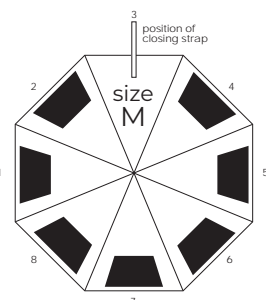

Auto Rib Sec