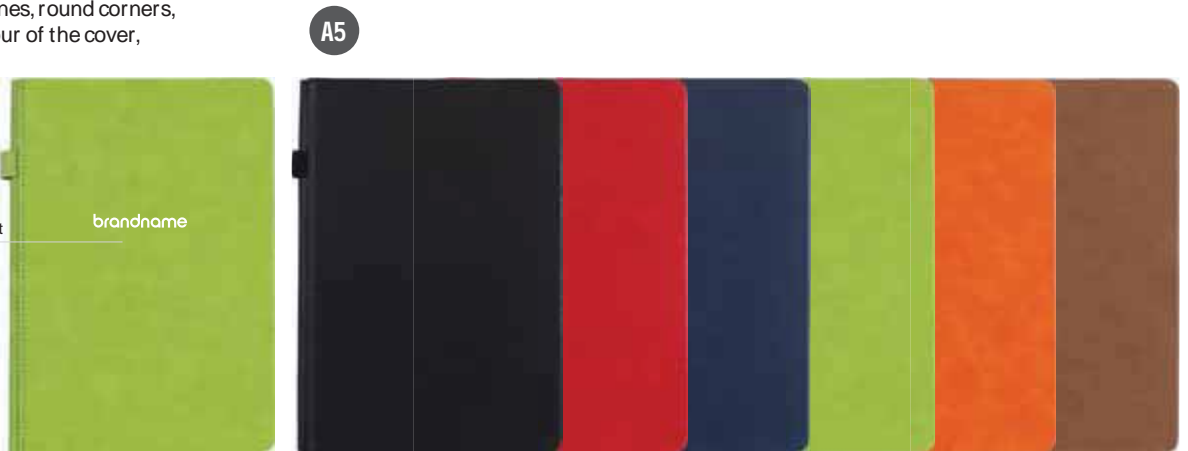

PONTE

Notebook A5
96 sheets, paper 80 g/m², lines, round corners,
bands and tail bands in colour of the cover,
14,1 x 20,5 cm

pad printing

50/100

possible LOGO print

7076402 7076403 7076406 7076407 7076409 7076423

DUAL

Notebook A5
With 96 sheets, lines,
cream paper 80 g/m²,
round corners,
cover material:
paper with folia,
bands and tail bands,
14,7 x 20,8 x 1 cm

hot printing

pad printing

1/60

possible LOGO print