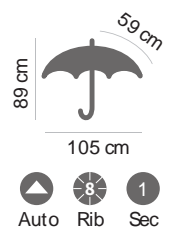

## ZEUS

Umbrella 8-panel automatic  
Polyester, 190T,  
metal frame  
Handle: wood

wooden handle material