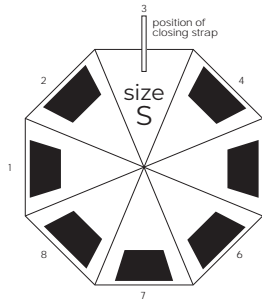

UMBRELLAS

YAGO

2-in-1 Umbrella with shopping bag
100 % recycled Polyester, Pongee, 190T,
windproof, automatic open/close,
folding umbrella with 3 sections,
shopping bag with umbrella pocket,
fiberglass + steel mechanism,
metal shaft, plastic handle
Bag: 420 x 390mm
Umbrella: Ø970mm x 290mm