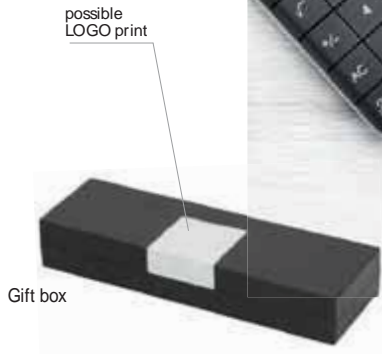

LEXUS

Wellington Luxury
WRITING SET in gift box
Metal Ballpoint pen /
Roller / Fountain Pen / Ballpoint pen
Case
180 x 55 x 30 mm

pad printing

laser engraving

blue writing
0,5 mm

1952002
Ballpoint pen