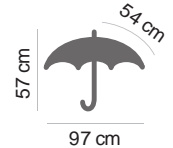

UMBRELLAS

YAGO

2-in-1 Umbrella with shopping bag
100 % recycled Polyester, Pongee, 190T,
windproof, automatic open/close,
folding umbrella with 3 sections,
shopping bag with umbrella pocket,
fiberglass + steel mechanism,
metal shaft, plastic handle
Bag: 420 x 390mm
Umbrella: Ø970mm x 290mm

ZODIAC LUX

Umbrella folding 8-panel
automatic open/close
Pongee, 190T, windproof,
fiberglass mechanism
Handle: rubber