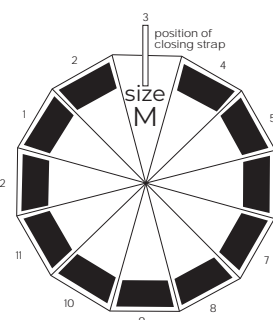

## MULAN

Umbrella folding 12 - panel  
automatic open/close  
Pongee, 190T,  
steel mechanism,  
metal shaft  
Handle: plastic

447 g

12/60

black  
**8628502**

dark blue  
**8628506**

grey  
**8628513**

max size of print  
110 mm  
120 mm  
160 mm