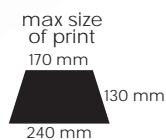

## ZEUS

Umbrella 8-panel automatic  
Polyester, 190T,  
metal frame  
Handle: wood

wooden handle material