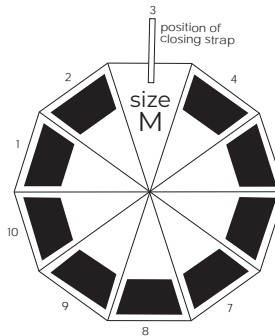

## THOR

Umbrella folding 10 - panel  
automatic open / close  
Cationic Pongee, 190T  
Frame: steel  
Handle: plastic

430 g

10/50

with light OFF

with light ON

black  
**8628402**

max size of print  
120 mm  
140 mm  
190 mm