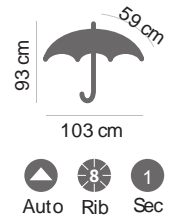

UMBRELLAS

SELENA

Umbrella 8-panel automatic
Pongee, 190T
metal colored fiberglass frame
Handle: matching color, mat
PVC

screen printing

490 g

1/20