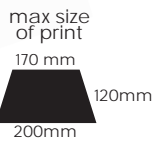

UMBRELLAS

YAGO

2-in-1 Umbrella with shopping bag
100 % recycled Polyester, Pongee, 190T,
windproof, automatic open/close,
folding umbrella with 3 sections,
shopping bag with umbrella pocket,
fiberglass + steel mechanism,
metal shaft, plastic handle
Bag: 420 x 390mm
Umbrella: Ø970mm x 290mm

black
8629002