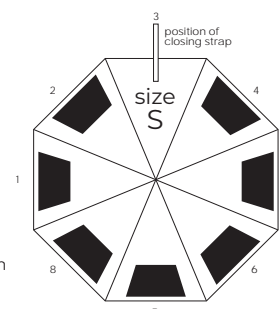

ZODIAC LUX

Umbrella folding 8-panel
automatic open/close
Pongee, 190T, windproof,
fiberglass mechanism
Handle: rubber