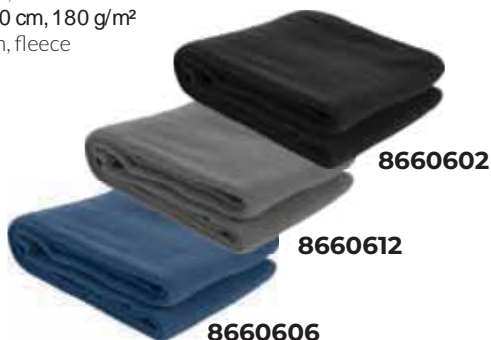

8660602

8660612

8660606

REST

LANG

Blanket
High quality fluffy blanket,
100% Polar-fleece,
folder in polar fleece pillow,
Blanket: 120 x 150 cm, 180 g/m²
Pillow: 30 x 27 cm, 180 g/m²