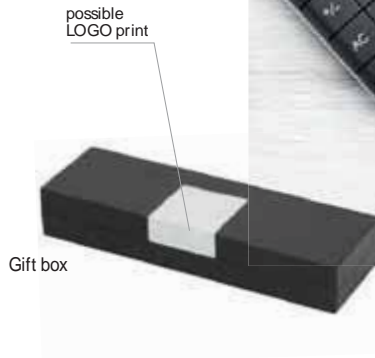

INFINITY

Wellington Luxury
WRITING SET in gift box
Metal Ballpoint pen /
Roller / Fountain Pen / Ballpoint pen
Case
180 x 55 x 30 mm

pad printing

laser engraving

blue writing
0,5 mm