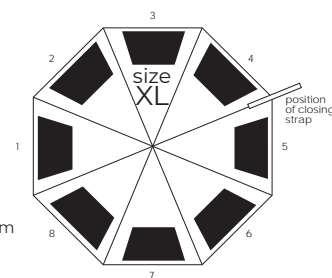

## ORION

Umbrella 8-panel automatic  
Pongee, 190T,  
fiberglass mechanism + shaft  
Handle: eva foam

 screen printing

 wind proof

 553 g

 12/48

black  
**8637502**

max size of print  
250 mm  
360 mm 192 mm