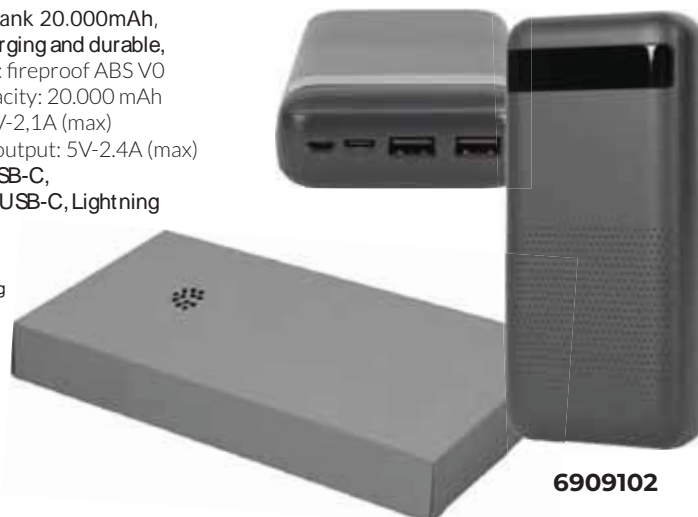

HINTOM 20.000 mAh

Power bank 20.000mAh,
Fast charging and durable,
material: fireproof ABS V0
real capacity: 20.000 mAh
Input: 5V-2,1A (max)
Built-in output: 5V-2.4A (max)
Input: USB-C,
Output: USB-C, Lightning