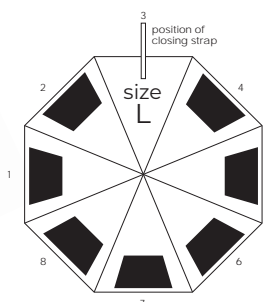

## PAN

Umbrella 8-panel automatic  
Polyester, 190T,  
metal frame,  
Handle: foam

600 g

12/60

silver/navy blue  
**86336SM**

silver - outside  
navy blue - inside