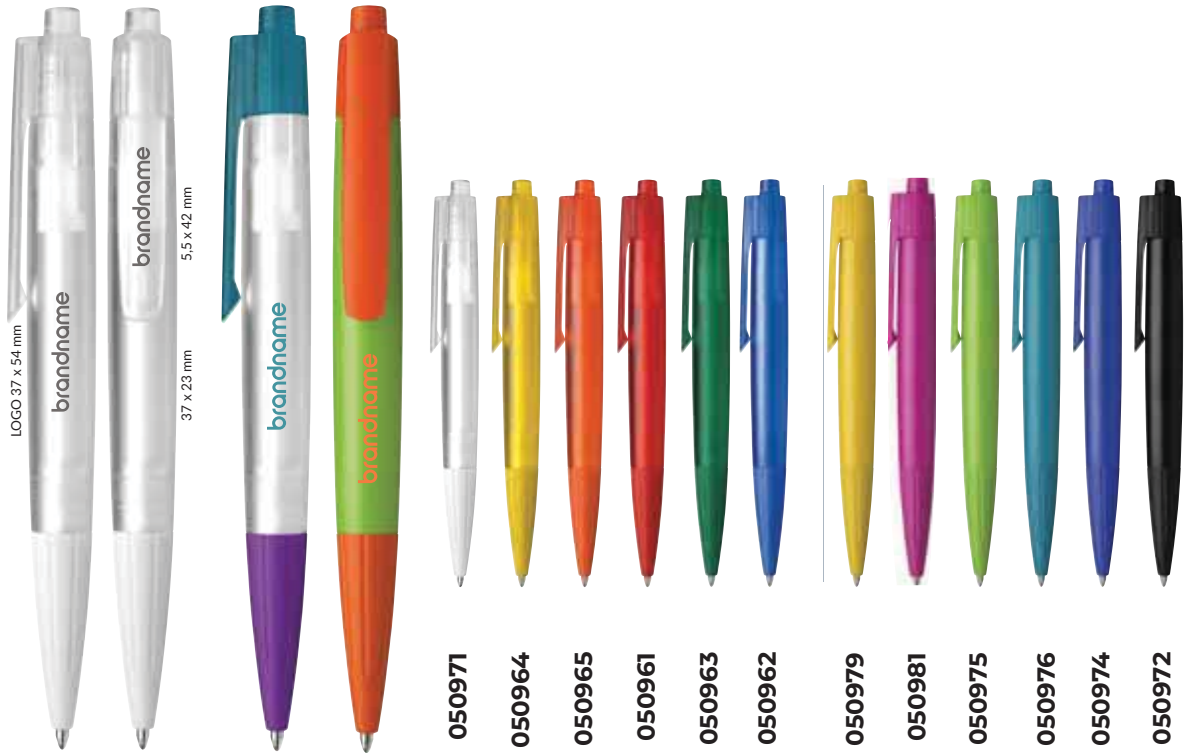

## LIKE

Ballpoint pen  
Plastic

Comb. - MIN. 300 pcs

blue writing  
0,4 mm

A possible combination of individual pen parts in different colours from the colour scale.

One colour

Make your own combination