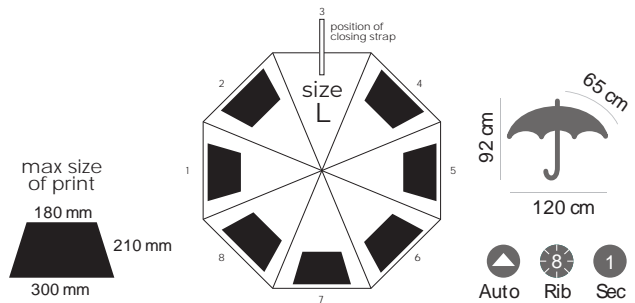

## AURORA

Umbrella 8-panel automatic  
Pongee, 190T,  
reflective edge,  
fiberglass frame,  
metal shaft,  
Handle: rubber

 screen printing

 557 g

 12/48

 wind proof