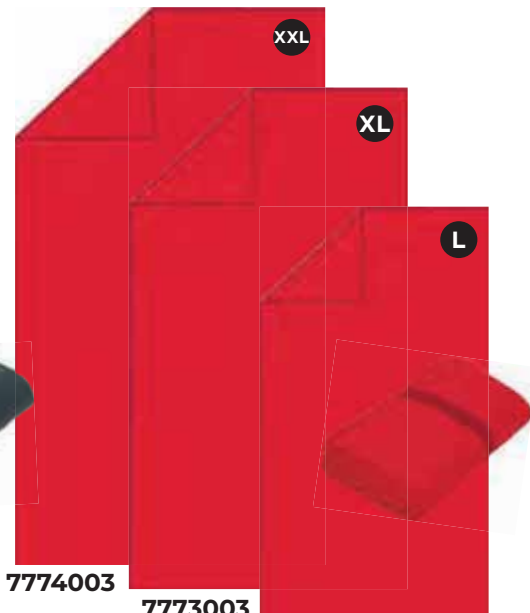

7774003

7773003

7772003

Towel pouch
100% Polyester / mesh,
with drawstring strap
for L, XL towel sizes
20 x 11 cm

pad printing

1/500

*towel not
included