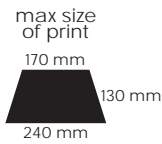

UMBRELLAS

SELENA

Umbrella 8-panel automatic
Pongee, 190T
metal colored fiberglass frame
Handle: matching color, mat
PVC

screen printing

490 g

1/20