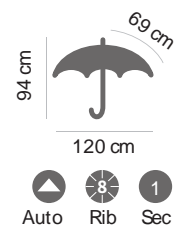

## PAN

Umbrella 8-panel automatic  
Polyester, 190T,  
metal frame,  
Handle: foam

600 g

12/60

silver/navy blue  
**86336SM**

silver - outside  
navy blue - inside