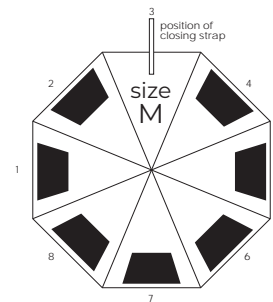

UMBRELLAS

SELENA

Umbrella 8-panel automatic
Pongee, 190T
metal colored fiberglass frame
Handle: matching color, mat
PVC

screen printing

490 g

1/20