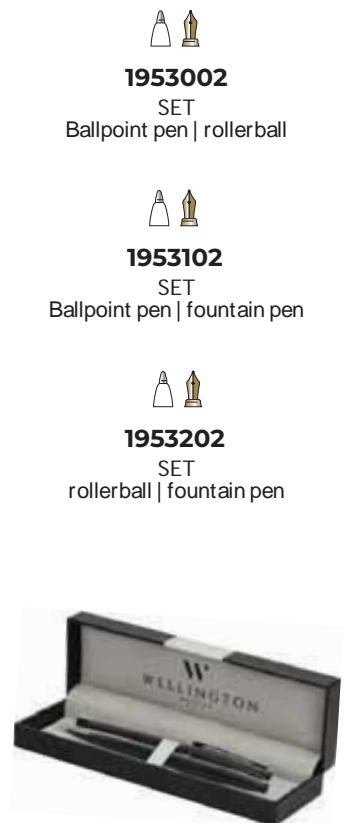

1953002
SET
Ballpoint pen | rollerball

1953102
SET
Ballpoint pen | fountain pen

1953202
SET
rollerball | fountain pen