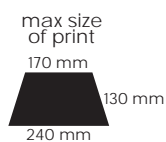

## APOLO

Umbrella 8-panel automatic  
Pongee, 190T  
Metal frame  
Handle: rubber, matching color

 screen printing

 400 g

 12/48

rubber handle material