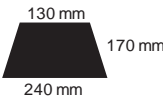

UMBRELLAS

REFLECT

Umbrella 8-panel automatic
Pongee, 190T,
black metal frame,
fiberglass long ribs,
Handle: foam

416 g

10/50

Auto Rib Sec

MORANA

Umbrella 8-panel automatic
Pongee, 190T
black metal fiberglass frame,
Handle: foam

275 g

12/60

Auto Rib Sec