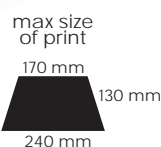

ZODIAC LUX

Umbrella folding 8-panel
automatic open/close
Pongee, 190T, windproof,
fiberglass mechanism
Handle: rubber

gray
8637312