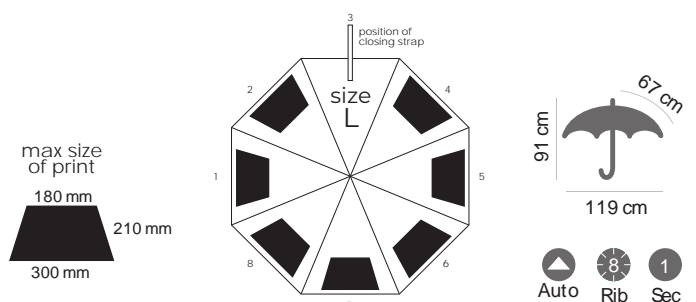

## ARES

Umbrella 8-panel automatic  
Pongee, 190T, metal frame,  
Handle: plastic

 screen printing

 580 g

 20/40

 wind proof