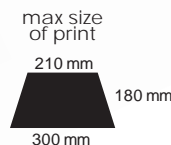

## PAN

Umbrella 8-panel automatic  
Polyester, 190T,  
metal frame,  
Handle: foam

600 g

12/60

silver/navy blue  
**86336SM**

silver - outside  
navy blue - inside