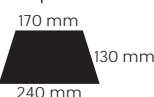

UMBRELLAS

REFLECT

Umbrella 8-panel automatic
Pongee, 190T,
black metal frame,
fiberglass long ribs,
Handle: foam

416 g

10/50

Auto Rib Sec

MORANA

Umbrella 8-panel automatic
Pongee, 190T
black metal fiberglass frame,
Handle: foam

275 g

12/60

Auto Rib Sec