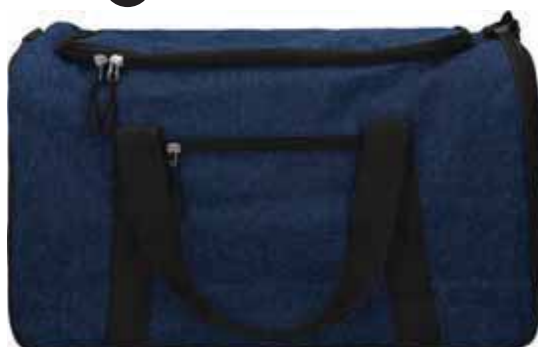

FUTON LANG

Sports bag
Melange polyester,
one main zipper compartment,
front zipper pocket, side open pocket,
side zipper pocket for shoes,
padded handle strap, removable and
adjustable shoulder strap,
50 x 27,5 x 25 cm

34L

4094306
navy blue