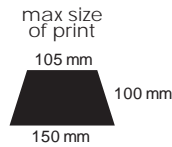

UMBRELLAS

ASTAR BLACK

Umbrella 16-panel automatic
Pongee, 190T,
metal frame,
Handle: PVC mat black

580 g

12/48